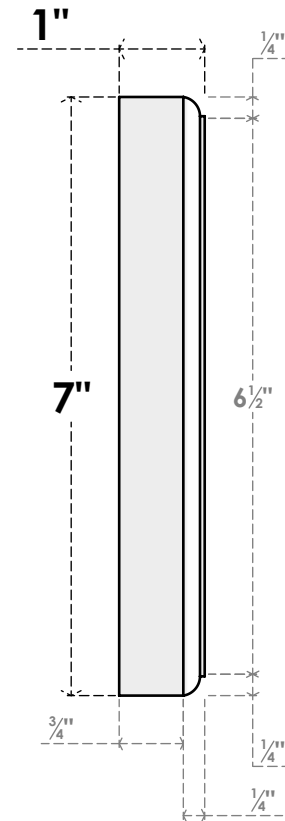

ROSP070X070X100SDG08

7"W X 7"H X 1"P STANDARD SEDGWICK STAR ROSETTE WITH ROUNDED EDGE, ARCHITECTURAL GRADE PVC

FRONT

SIDE

EKENA MILLWORK
2300 WEST MAIN ST.
CLARKSVILLE, TX 75426
TOLL FREE: 866-607-0453
WWW.EKENAMILLWORK.COM

NOTES

1. INSTALLATION TO BE COMPLETED IN ACCORDANCE WITH MANUFACTURER'S SPECIFICATIONS.
2. DRAWING MAY NOT BE TO SCALE
3. THIS DRAWING IS INTENDED FOR DESIGN AND PLANNING PURPOSES ONLY.
4. ALL INFORMATION CONTAINED HEREIN WAS CURRENT AT THE TIME OF DEVELOPMENT BUT MUST BE REVIEWED AND APPROVED BY THE PRODUCT MANUFACTURER TO BE CONSIDERED ACCURATE.
5. ARCHITECTURAL GRADE PVC PRODUCTS ARE MADE FROM EXPANDED CELLULAR PVC AND COME NATURALLY WHITE BUT MAY BE PAINTED