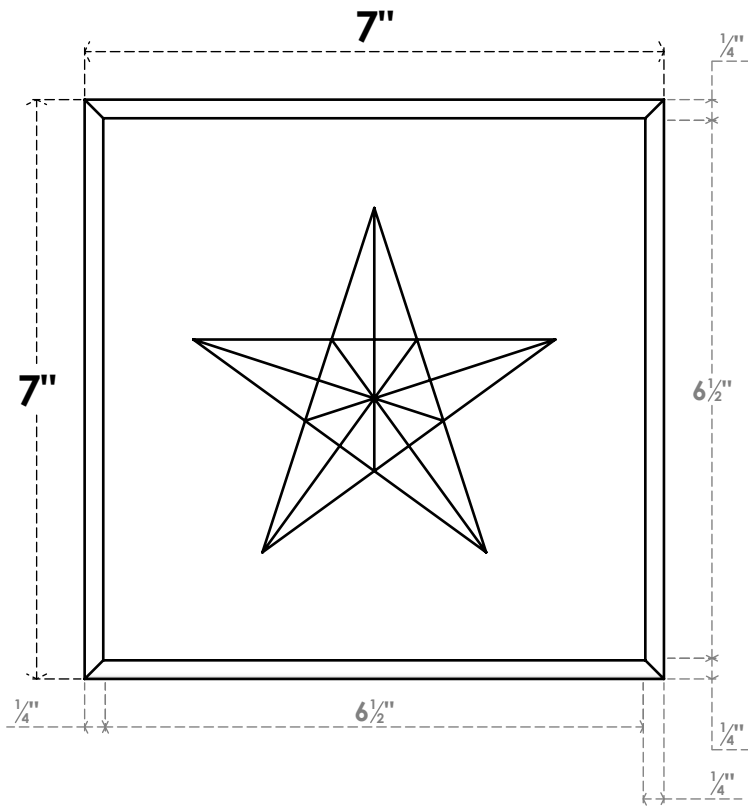

ROSP070X070X100SDG08

7"W X 7"H X 1"P STANDARD SEDGWICK STAR ROSETTE WITH ROUNDED EDGE, ARCHITECTURAL GRADE PVC

FRONT

SIDE

EKENA MILLWORK
2300 WEST MAIN ST.
CLARKSVILLE, TX 75426
TOLL FREE: 866-607-0453
WWW.EKENAMILLWORK.COM